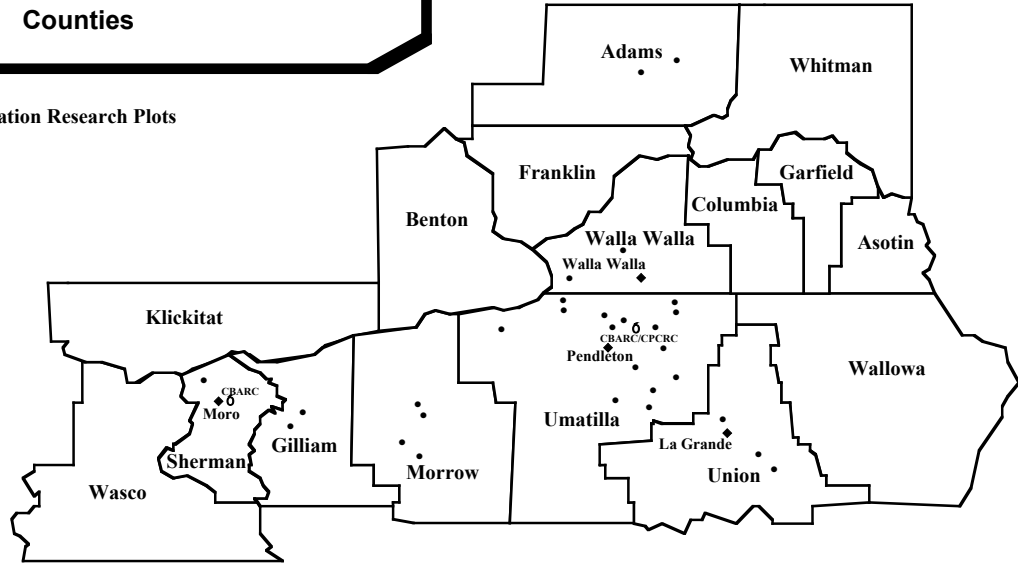

RESEARCH PLOT LOCATIONS
Eastern Oregon - Eastern Washington
Counties

• Off-Station Research Plots

ADAMS, WA

Curtis Henning
 Lind Experiment Station

GILLIAM, OR

Bob Kamerrer
 Jordan Maley
 Jeff Nelson

MORROW, OR

UNION, OR

John Cuthbert
 Roger Davis

Walla Walla, WA

Dave Morel
 Alan Ford
 Mark Sherry