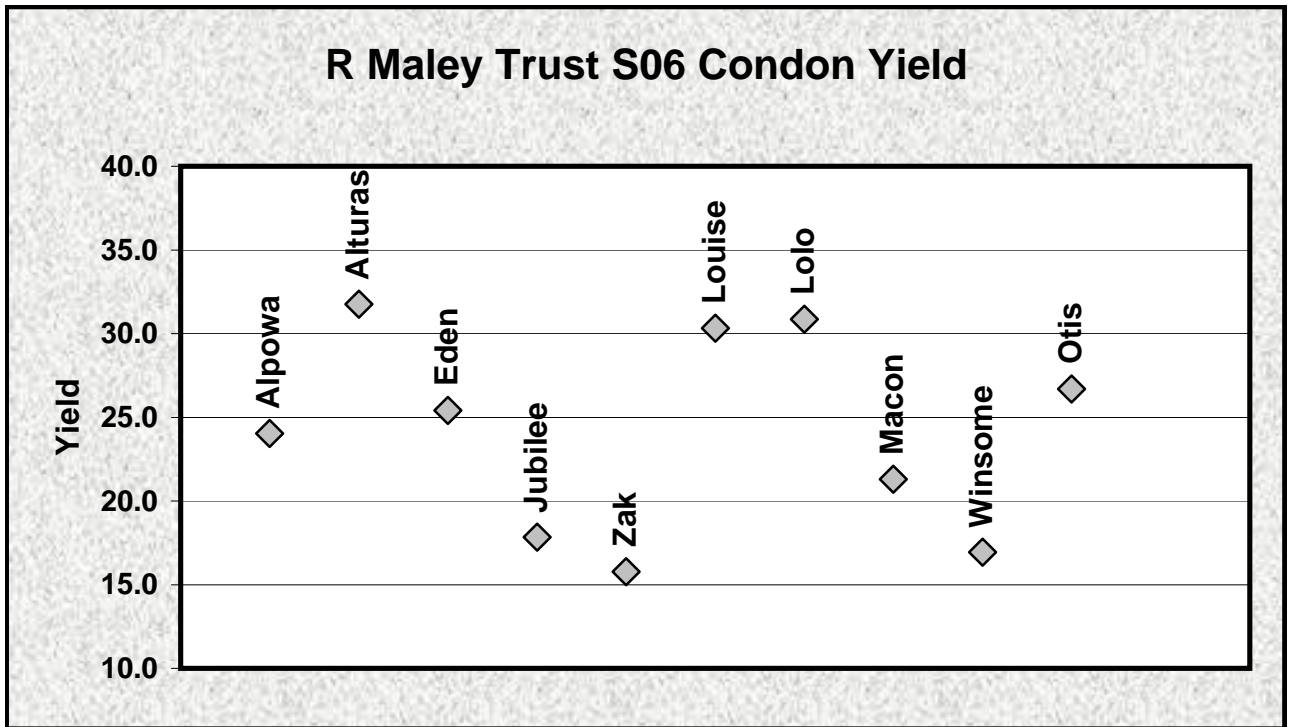

R Maley Trust S06 : Variety Yield

<u>Variety</u>	<u>Class/Type</u>	<u>Strip Acres</u>	<u>Strip Pounds</u>	<u>Sample Pounds</u>	<u>VarietyYield Bu/Ac</u>	<u>Yield Rank</u>	<u>Variety</u>
Alpowa	SWW/Spr	0.52	620	130.0	24.0	6	Alpowa
Alturas	SWW/Spr	0.55	920	130.0	31.8	1	Alturas
Eden	SWC/Spr	0.54	800	30.0	25.4	5	Eden
Jubilee	SWW/Spr	0.55	560	30.0	17.8	8	Jubilee
Zak	SWW/Spr	0.54	480	30.0	15.8	10	Zak
Louise	SWW/Spr	0.54	850	130.0	30.3	3	Louise
Lolo	HWW/Spr	0.55	990	30.0	30.9	2	Lolo
Macon	HWW/Spr	0.54	660	30.0	21.3	7	Macon
Winsome	HWW/Spr	0.55	530	30.0	16.9	9	Winsome
Otis	HWW/Spr	0.54	840	30.0	26.7	4	Otis

Management: Spring wheat on chemical fallow (carried over winter)
Drill: Flexicoil direct-seed air drill, 51' width, Stealth openers 12" paired rows
Seeding date: 04-28-06
Seeding rate: 75# / acre
Fertilizer: 12# NO3, 26# NH3 (12.5# N & 14# S) band between and below rows
Soil fertility test (3 ft): 61# NO3, 44# NH4, 16# S
Soil water test (3 ft): 4.13" available H2O
Rainfall