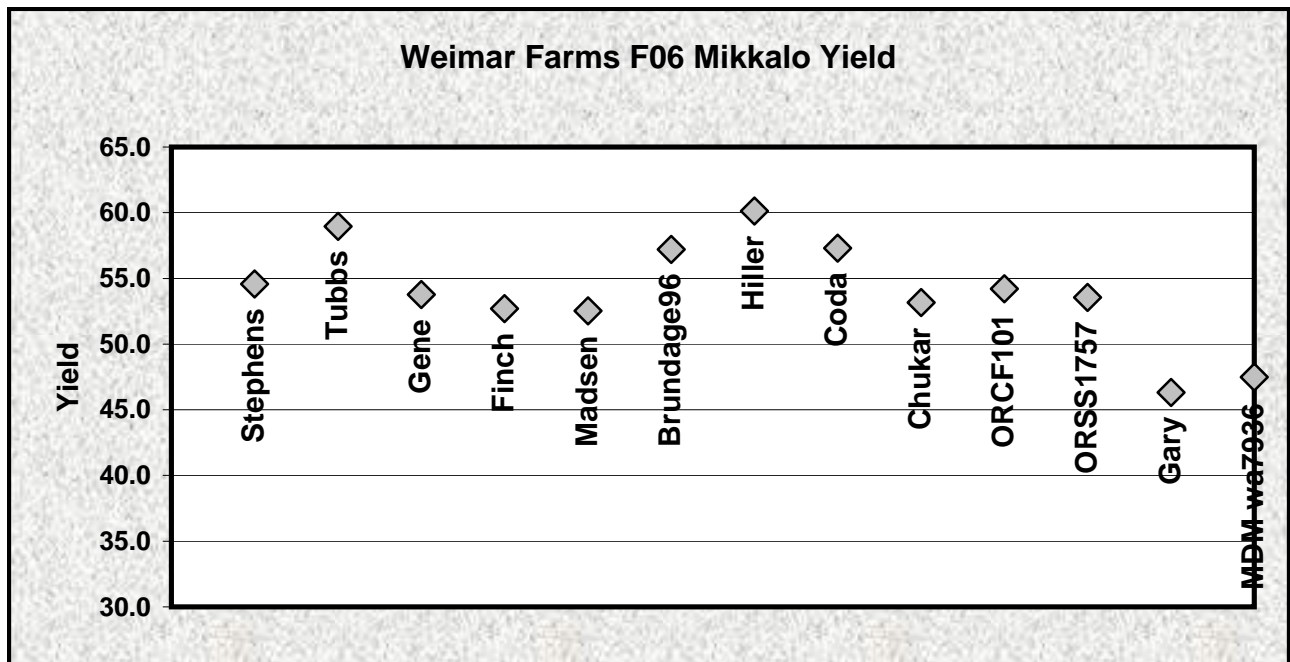

**Weimar Farms F06 : Variety Yield**

<u>Variety</u>	<u>Class/Type</u>	<u>Strip Acres</u>	<u>Strip Pounds</u>	<u>Sample Pounds</u>	<u>Variety Yield Bu/Ac</u>	<u>Yield Rank</u>	<u>Variety</u>
Stephens	SWW/Fall	0.59	1800.0	130.0	54.6	5	Stephens
Tubbs	SWW/Fall	0.54	1870.0	30.0	58.9	2	Tubbs
Gene	SWW/Fall	0.59	1875.0	30.0	53.8	7	Gene
Finch	SWW/Fall	0.59	1840.0	30.0	52.7	10	Finch
Madsen	SWW/Fall	0.54	1660.0	30.0	52.5	11	Madsen
Brundage96	SWW/Fall	0.59	2010.0	30.0	57.2	4	Brundage96
Hiller	SWClub/Fall	0.54	1915.0	30.0	60.1	1	Hiller
Coda	SWClub/Fall	0.59	2010.0	30.0	57.3	3	Coda
Chukar	SWClub/Fall	0.59	1860.0	30.0	53.2	9	Chukar
ORCF101	SWW/Fall	0.54	1620.0	130.0	54.2	6	ORCF101
ORSS1757	SWW/Fall	0.54	1605.0	130.0	53.6	8	ORSS1757
Gary	HWW/Fall	0.59	1605.0	30.0	46.3	13	Gary
MDM wa7936	HWW/Fall	0.54	1495.0	30.0	47.5	12	MDM wa7936

**Management:** Fall wheat on summerfallow  
**Drill:** Hoe drill, 10" row spacing  
**Seeding date:** 10-13-05 , seeded into dust  
**Seeding rate:** 55# / acre  
**Fertilizer:** 35# NH3, 0#S  
**Soil fertility test (3 ft):** 101# NO3, 27# NH4, 21# S  
**Soil water test (3 ft):** 1.98" available H2O  
**Rainfall**