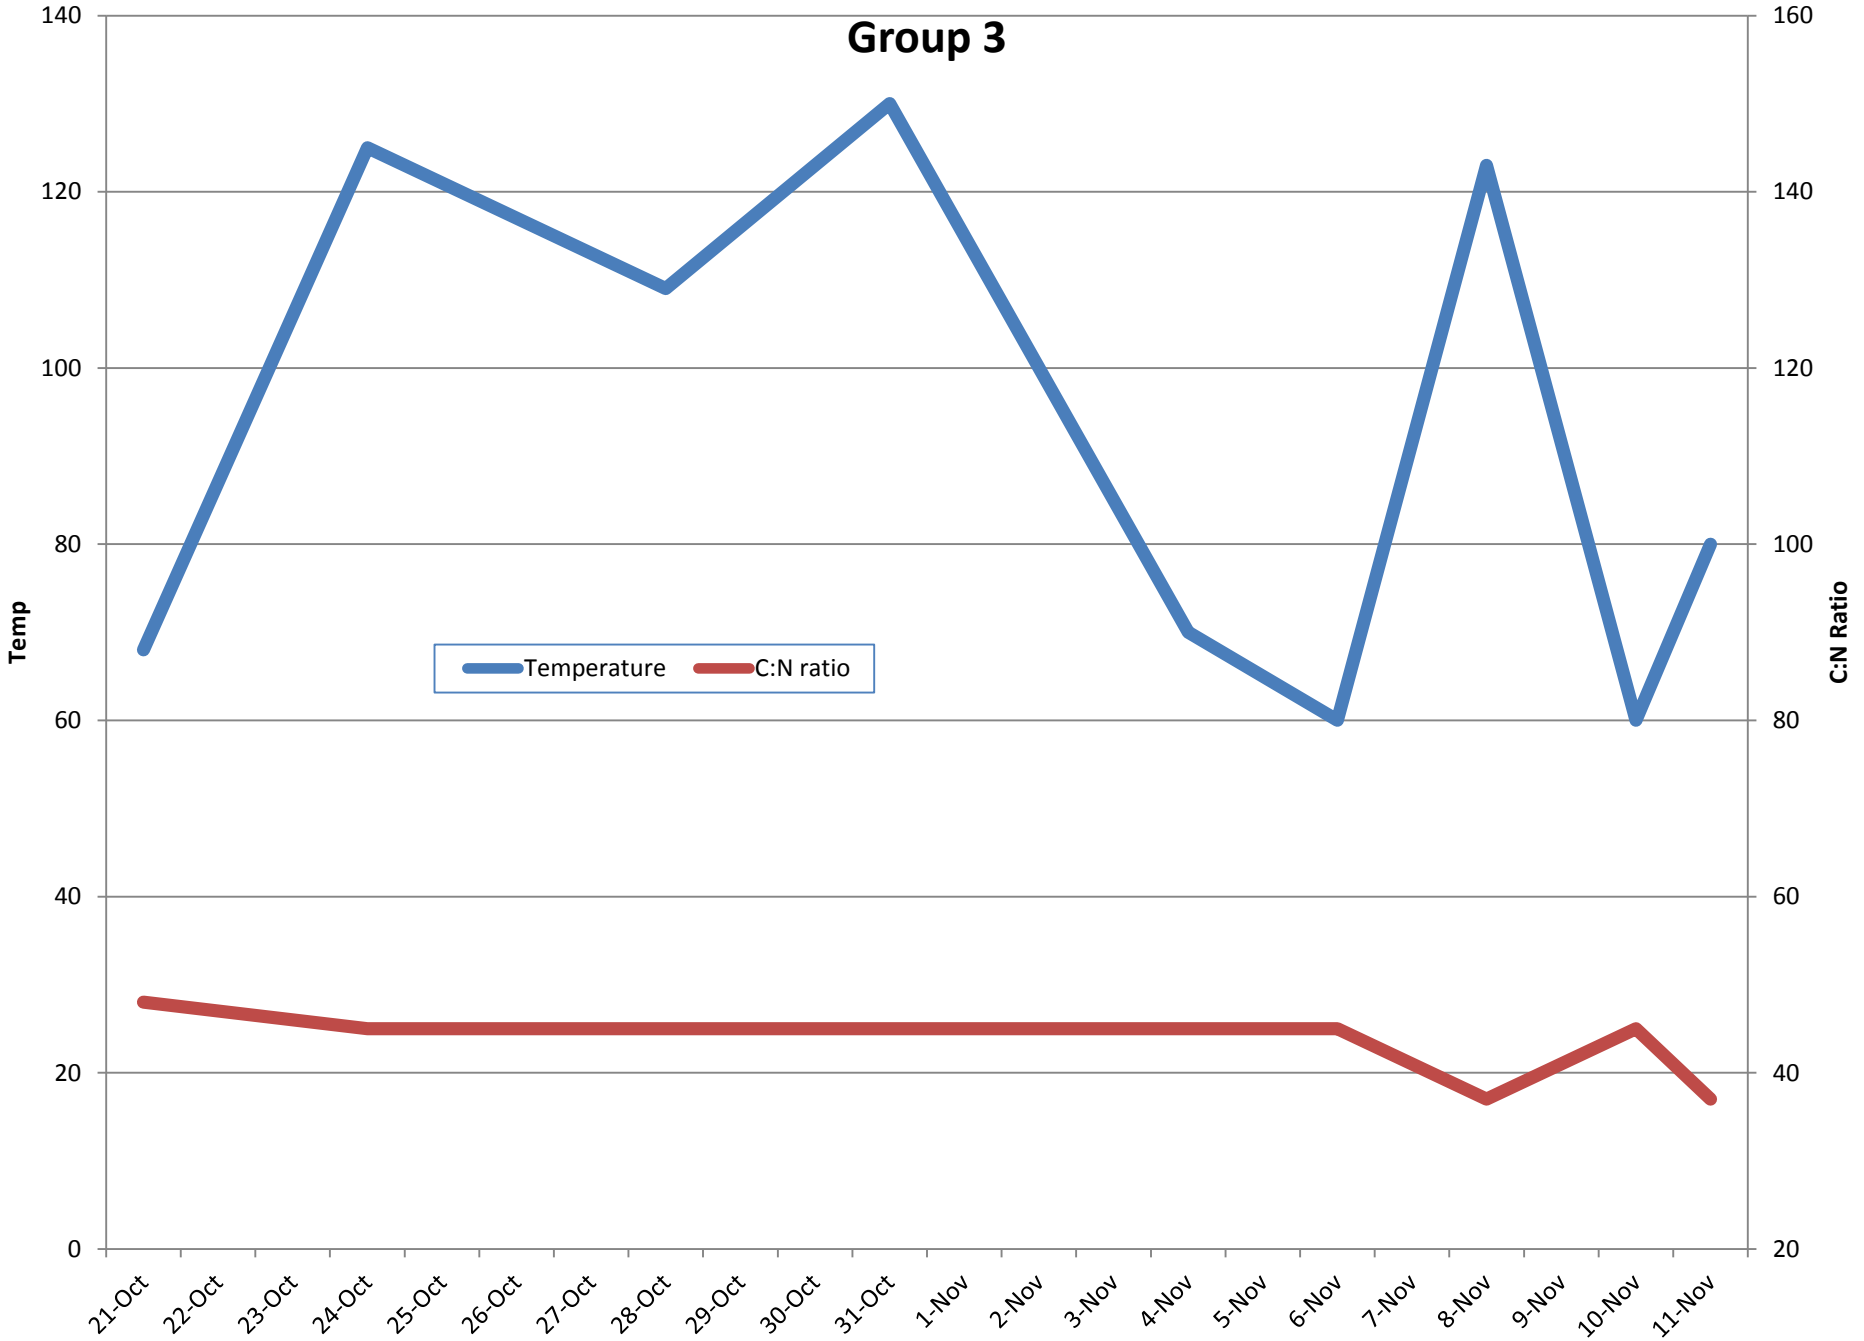

Composting Temperature Graphs 2011

All Groups

Group 1

Group 2

Group 3

Control