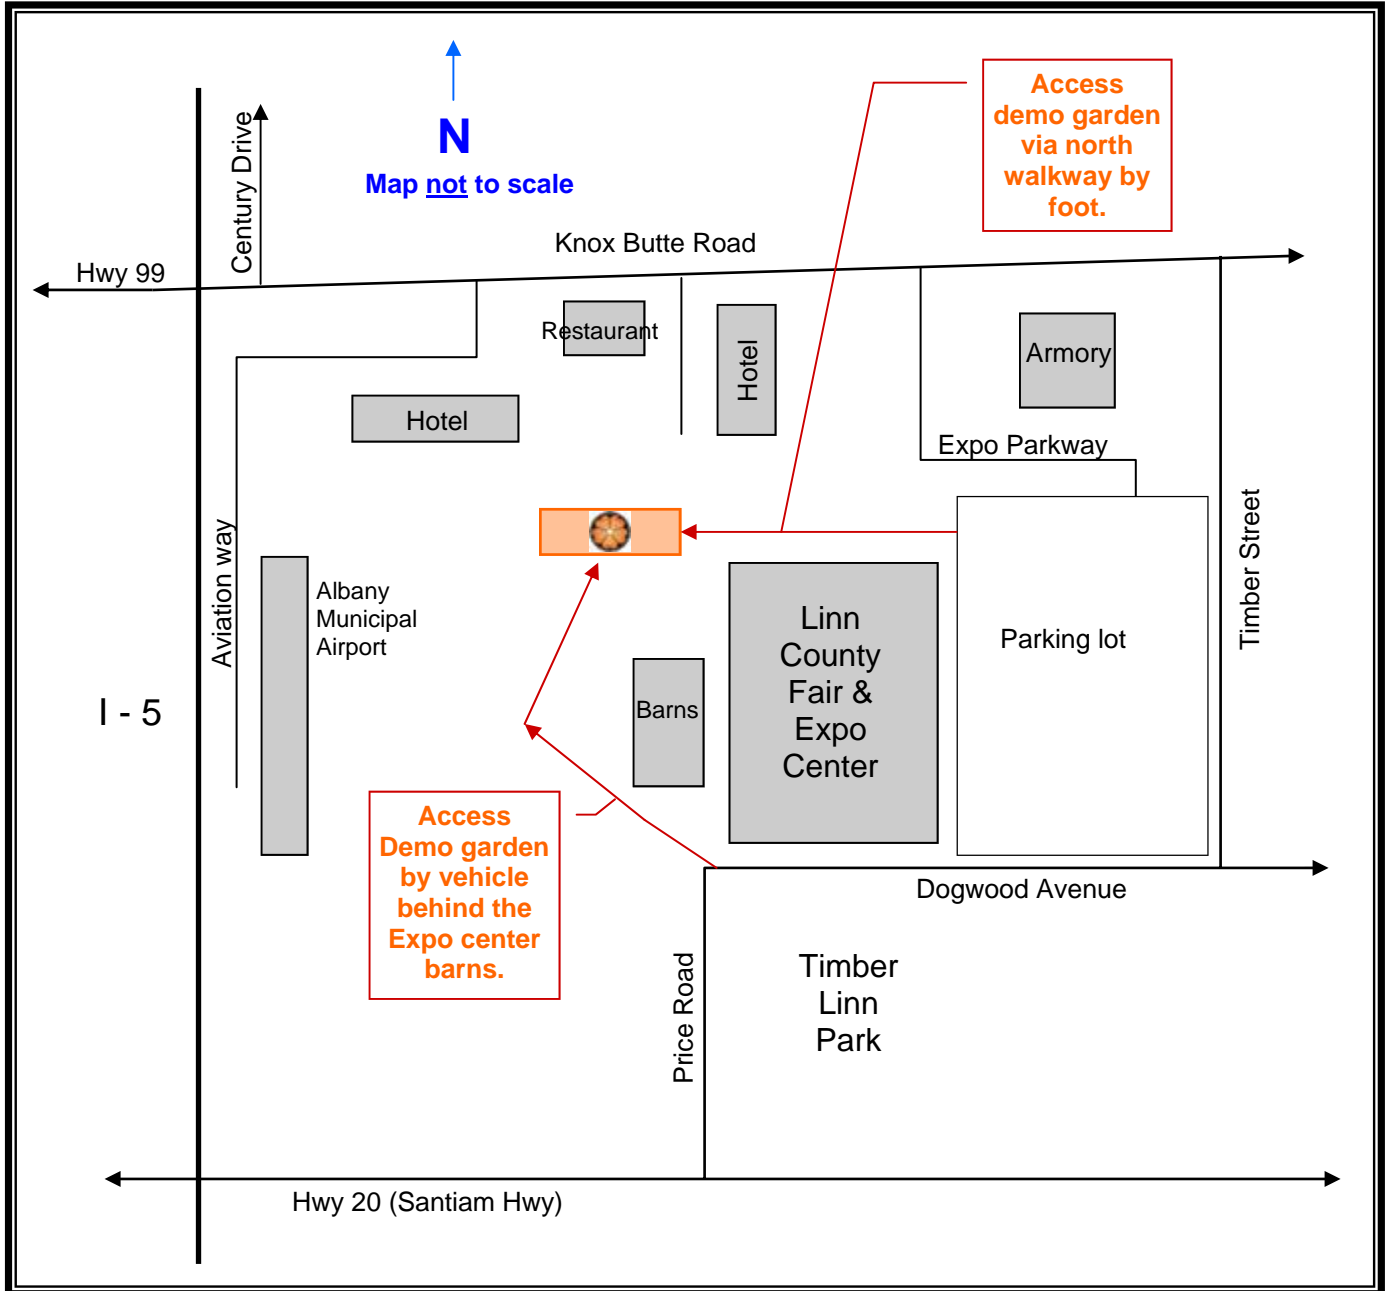

Linn County Master Gardeners maintaining the composting area of the demo garden.

Top left photo: Larry Steele
Top right photo: Betty Anderson, Bonnie White, & Bev Hall.

Payback hours for MG trainees:

2010 Linn County MG trainees are required to put in 5 hours at the demonstration garden as part of their 20 payback hours outside the 46 hours at the MG help desk.

The demonstration garden and related activities are open to the general public.

OSU
Oregon State
UNIVERSITY

Extension Service
Linn County

Linn County Master Gardener™ Demonstration Garden

Linn County Fair & Expo Center
3700 Knox Butte Road
Albany OR