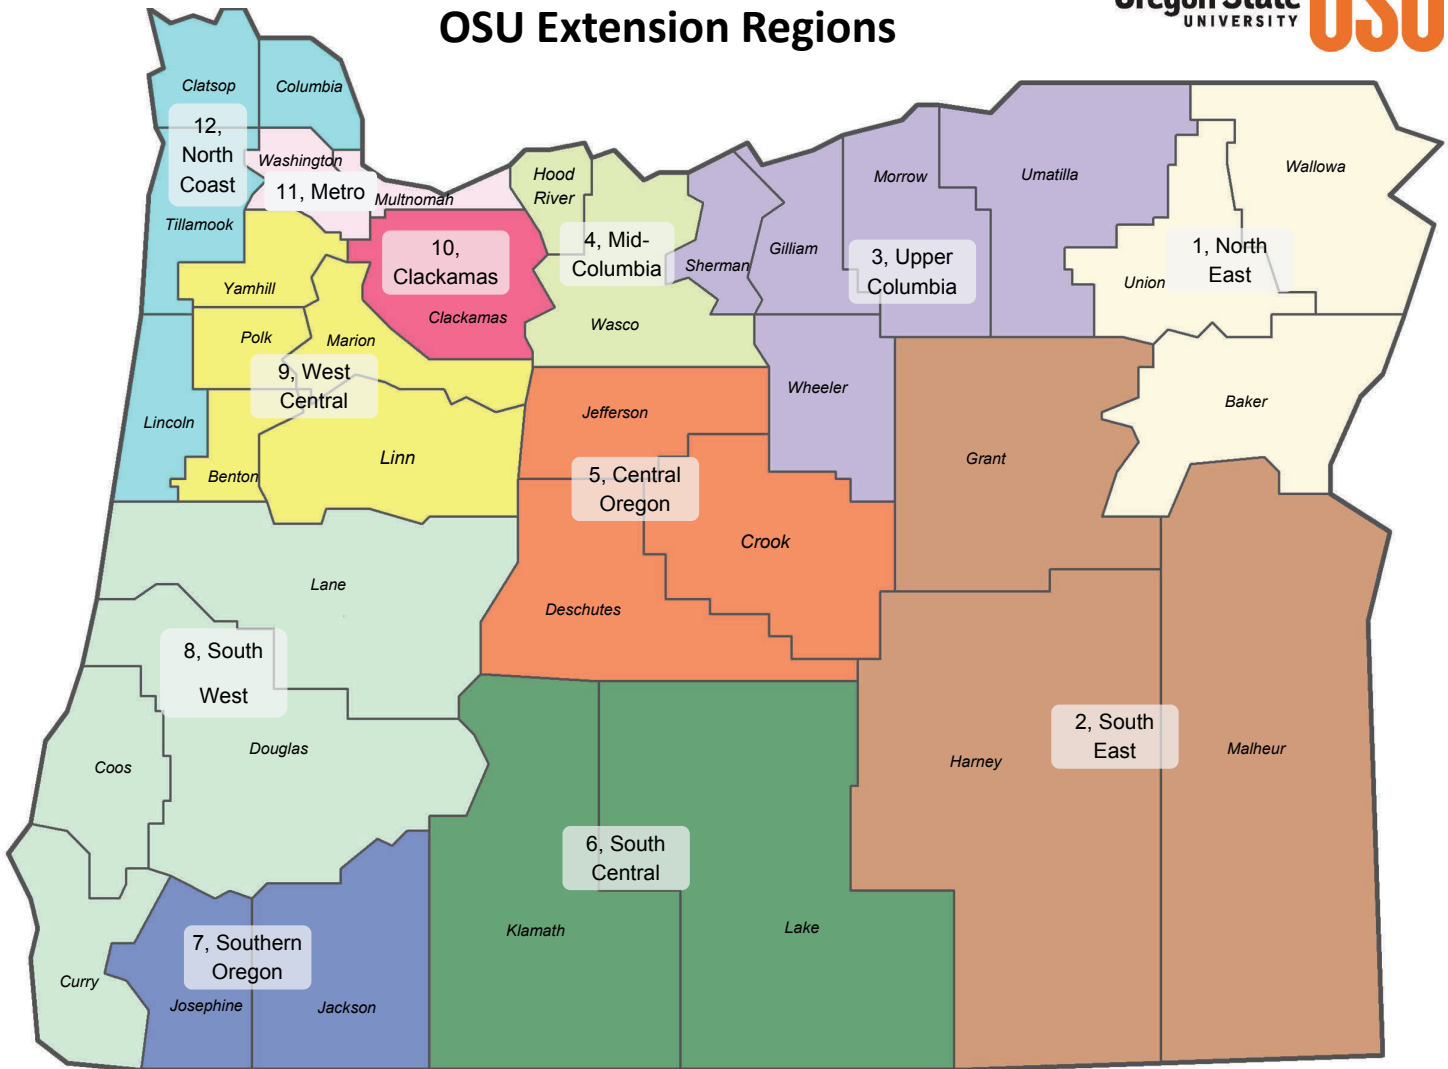

# OSU Extension Regions

Extension Regions		Counties/Areas Covered	Administrator
1	North East	Baker, Union, Wallowa	Carole Smith
2	South East	Grant, Harney, Malheur	Cory Parsons
3	Upper Columbia	Gilliam, Morrow, Sherman, Umatilla, Wheeler	Mary Corp
4	Mid-Columbia	Hood River, Wasco	Brian Tuck
5	Central Oregon	Crook, Deschutes, Jefferson, Warm Springs	Dana Martin
6	South Central	Klamath, Lake	Willie Riggs
7	Southern Oregon	Jackson, Josephine	Phil VanBuskirk
8	South West	Coos, Curry, Douglas, Lane	John Panches
9	West Central	Benton, Linn, Marion, Polk, Yamhill	Derek Godwin
10	Clackamas	Clackamas, NWREC	Mike Bondi
11	Metro	Multnomah, Washington	Patrick Proden
12	North Coast	Clatsop, Columbia, Lincoln, Tillamook	Sam Angima