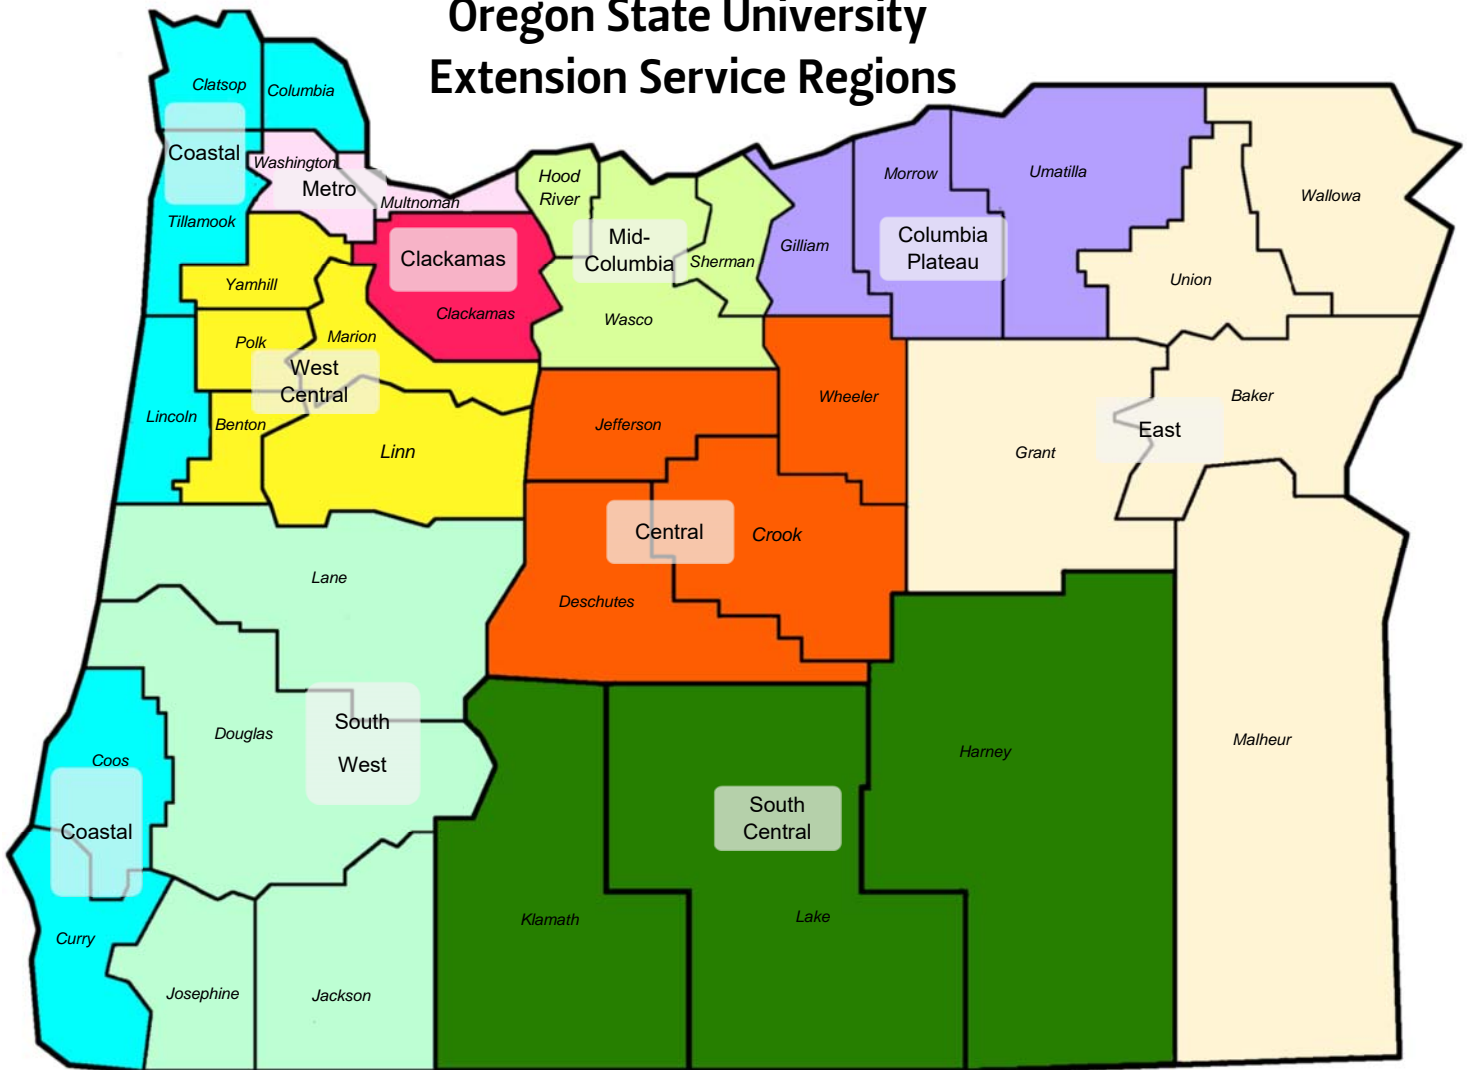

Oregon State University Extension Service Regions

Region	Areas (office underlined)	RA
East	Baker, Grant, Malheur, Union, Wallowa	Vacant, Contact Lindsey Shirley
Columbia Plateau	Gilliam, Morrow, <u>Umatilla</u>	Mary Corp
Mid-Columbia	Hood River, Sherman, <u>Wasco</u>	Brian Tuck
Central Oregon	Crook, <u>Deschutes</u> , Jefferson, Warm Springs, Wheeler	Dana Martin
South Central	Harney, <u>Klamath</u> , Lake	Willie Riggs
South West	<u>Douglas</u> , Jackson, Josephine, Lane	John Punches
West Central	Benton, Linn, Marion, Polk, Yamhill	Vacant, Contact Lindsey Shirley
Clackamas	<u>Clackamas</u> , NWREC	Mike Bondi
Metro	Multnomah, <u>Washington</u>	Patrick Proden
Coastal	Clatsop, Columbia, Coos, Curry, Lincoln, Tillamook	Dave Hansen