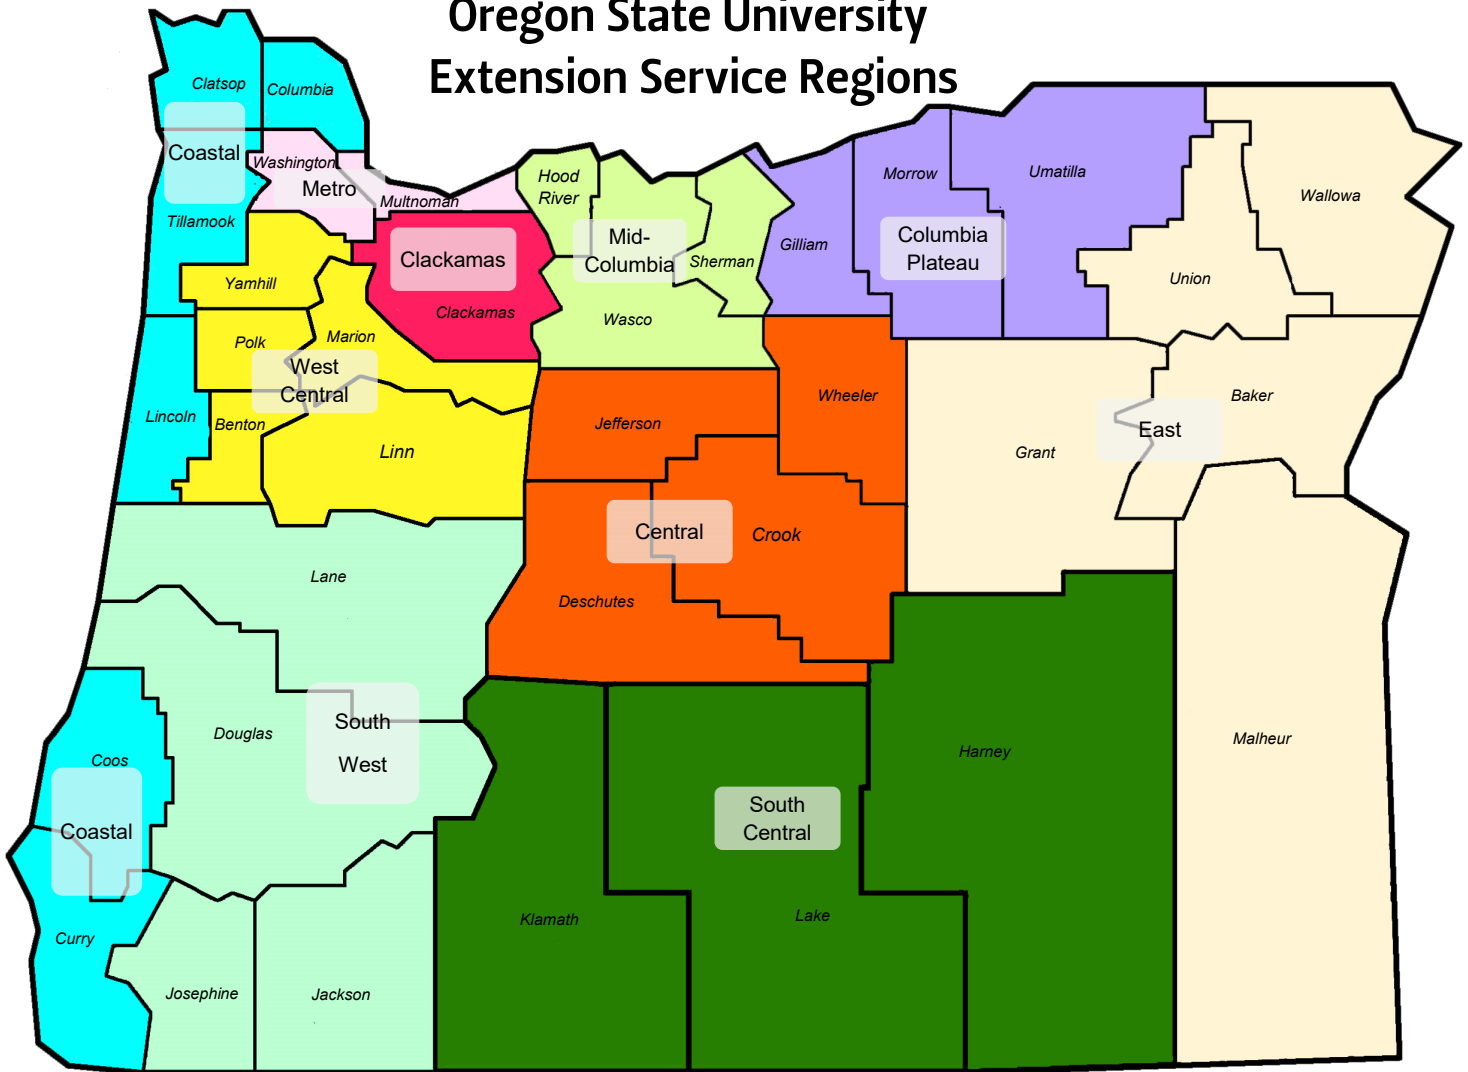

Oregon State University Extension Service Regions

Region	Areas (office underlined)	RA
East	Baker, Grant, Malheur, <u>Union</u> , Wallowa	Carole Smith
Columbia Plateau	Gilliam, Morrow, <u>Umatilla</u>	Mary Corp
Mid-Columbia	Hood River, Sherman, <u>Wasco</u>	Brian Tuck
Central Oregon	Crook, <u>Deschutes</u> , Jefferson, Warm Springs, Wheeler	Dana Martin
South Central	Harney, <u>Klamath</u> , Lake	Willie Riggs
South West	<u>Douglas</u> , Jackson, Josephine, Lane	John Punches
West Central	Benton, Linn, Marion, <u>Polk</u> , Yamhill	Derek Godwin
Clackamas	<u>Clackamas</u> , NWREC	Mike Bondi
Metro	Multnomah, <u>Washington</u>	Patrick Proden
Coastal	Clatsop, Columbia, Coos, Curry, Lincoln, Tillamook	Dave Hansen