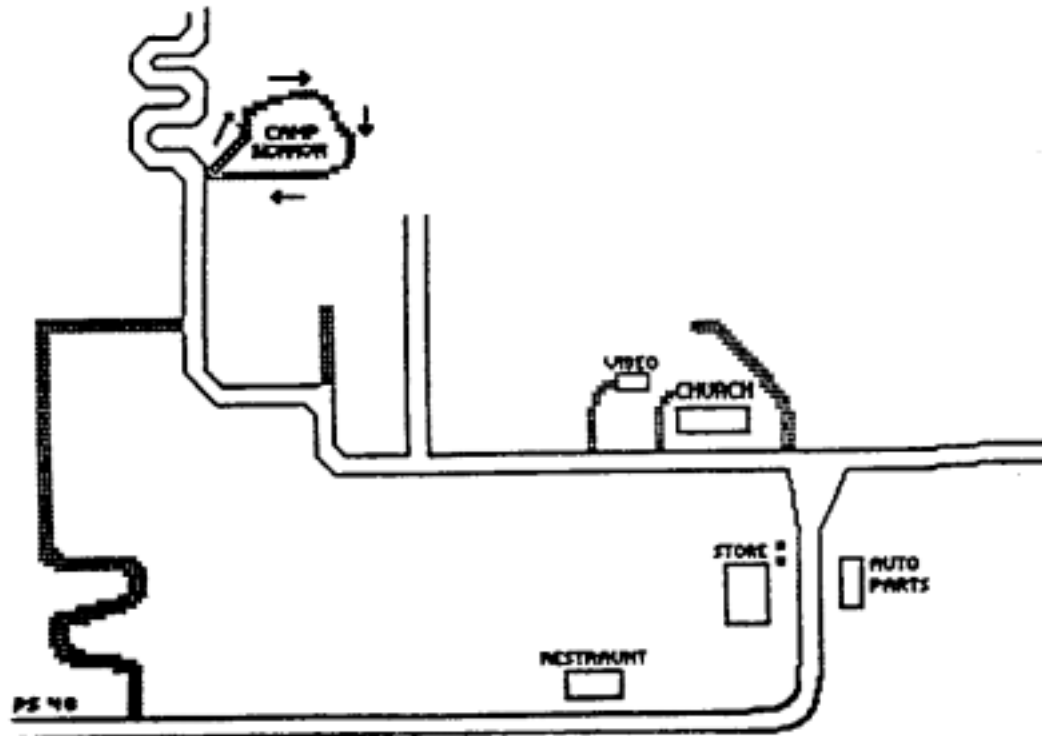

MAP TO CAMP MORROW

Directions to Camp Morrow:

Take I-84 to The Dalles. At The Dalles take Exit 87 to Hwy 197 South. Continue on Hwy 197 South for about 30 miles to Tygh Valley. Turn RIGHT into Tygh Valley. Continue for approximately 1/4 mile and turn RIGHT to Wamic. Go up the hill and on for about 3 miles to Wamic. At the intersection, go straight ahead for approximately 3 miles. Camp Morrow will be on the RIGHT. Emergency Phone # 541-544-2980