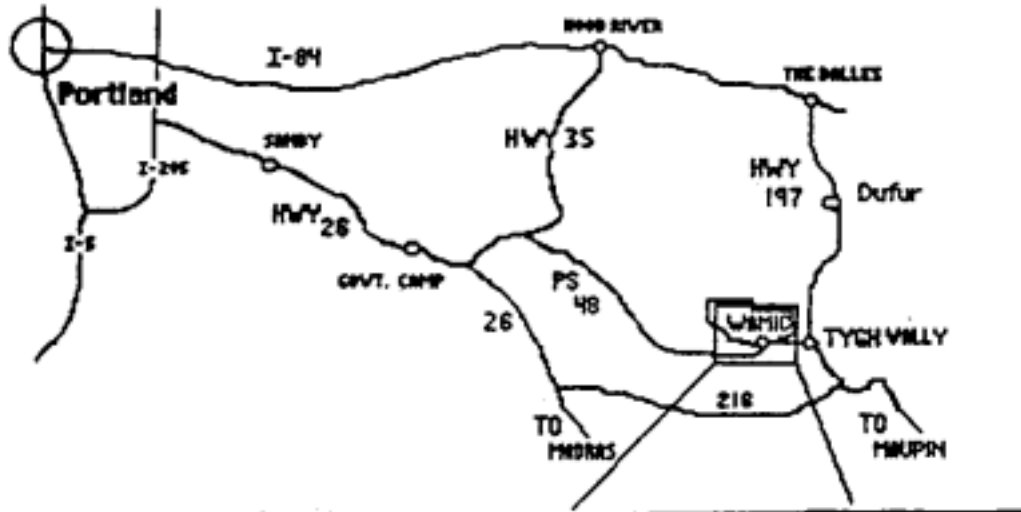

MAP TO CAMP MORROW

Directions to Camp Morrow:

Take I-84 to The Dalles. At The Dalles take Exit 87 to Hwy 197 South. Continue on Hwy 197 South for about 30 miles to Tygh Valley. Turn RIGHT into Tygh Valley. Continue for approximately 1/4 mile and turn RIGHT to Wamic. Go up the hill and on for about 3 miles to Wamic. At the intersection, go straight ahead for approximately 3 miles. Camp Morrow will be on the RIGHT. Emergency Phone # 541-544-2980