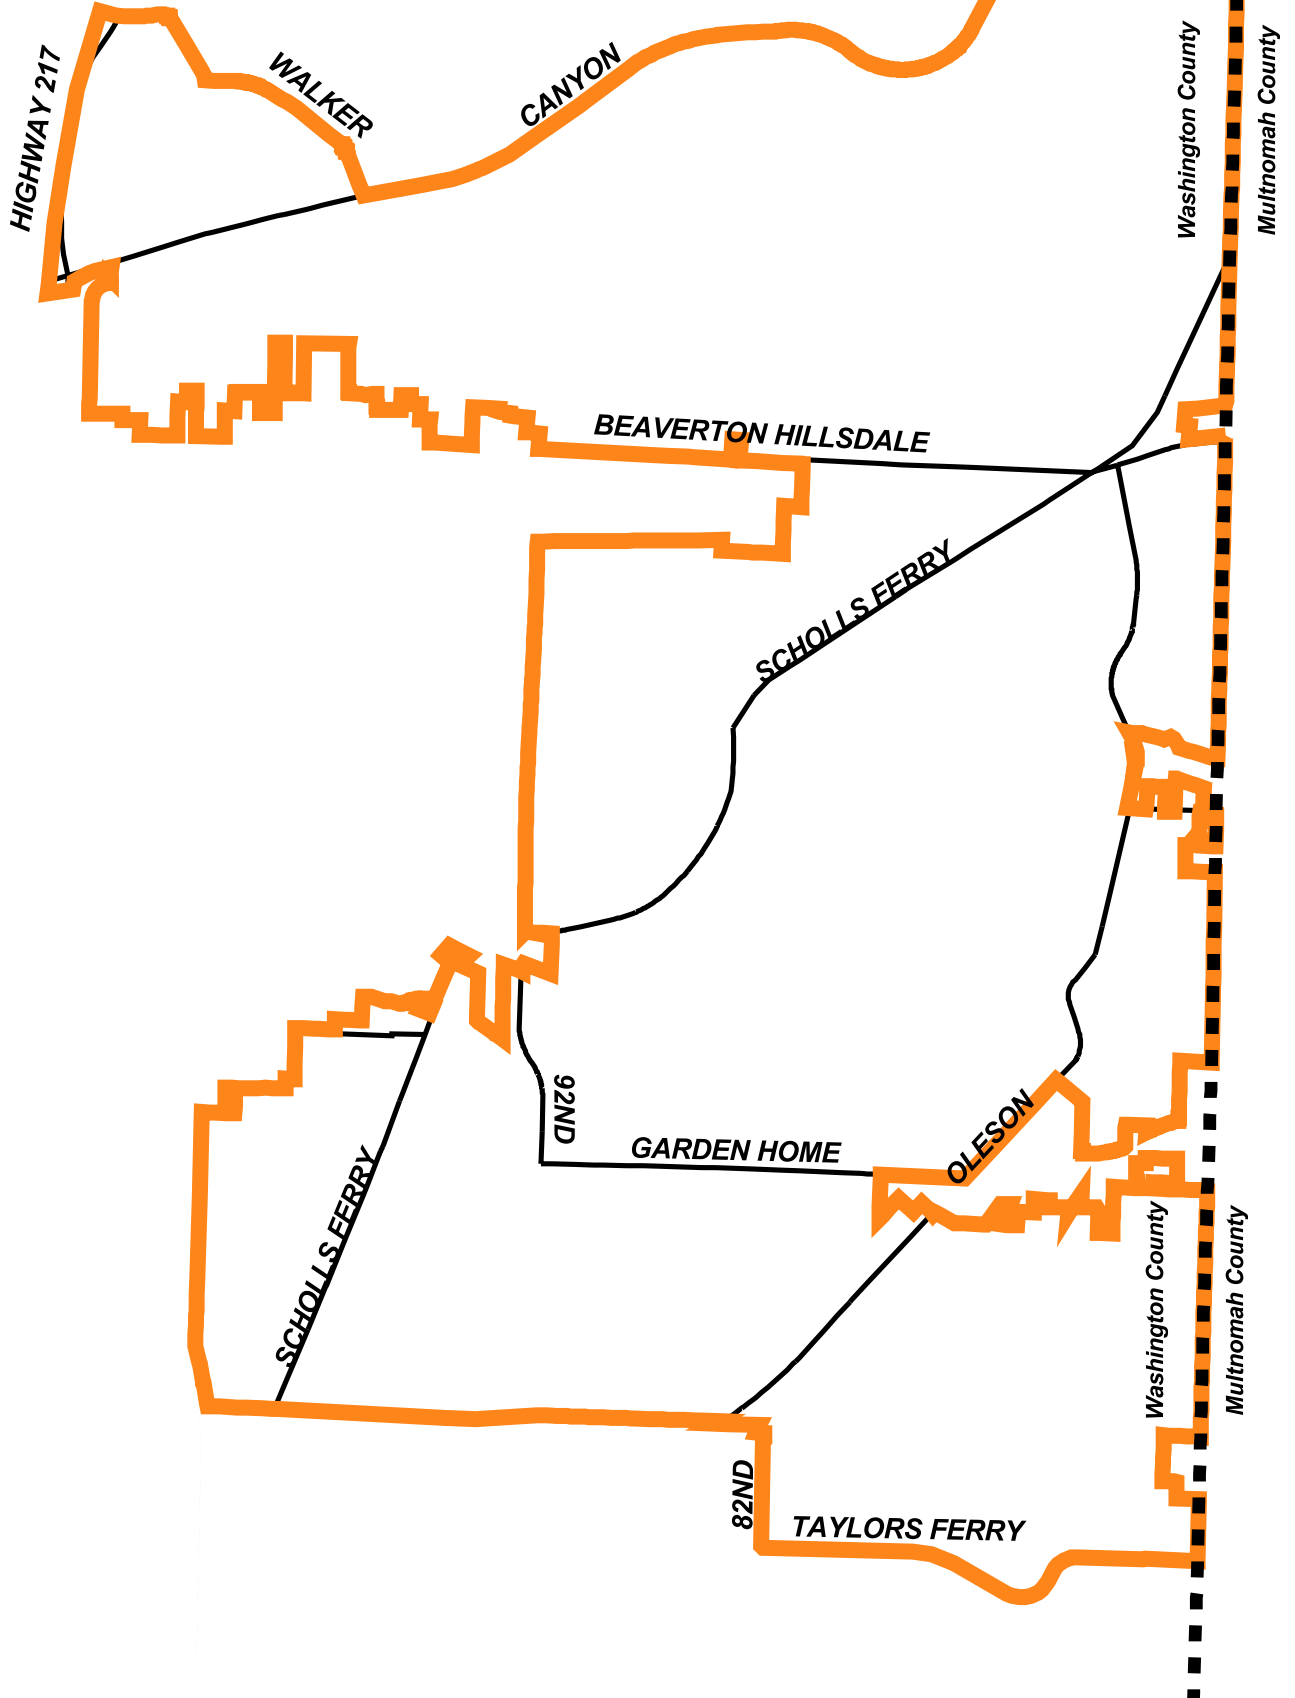

CPO 3 Boundary

(West Slope, Raleigh Hills, Garden Home)