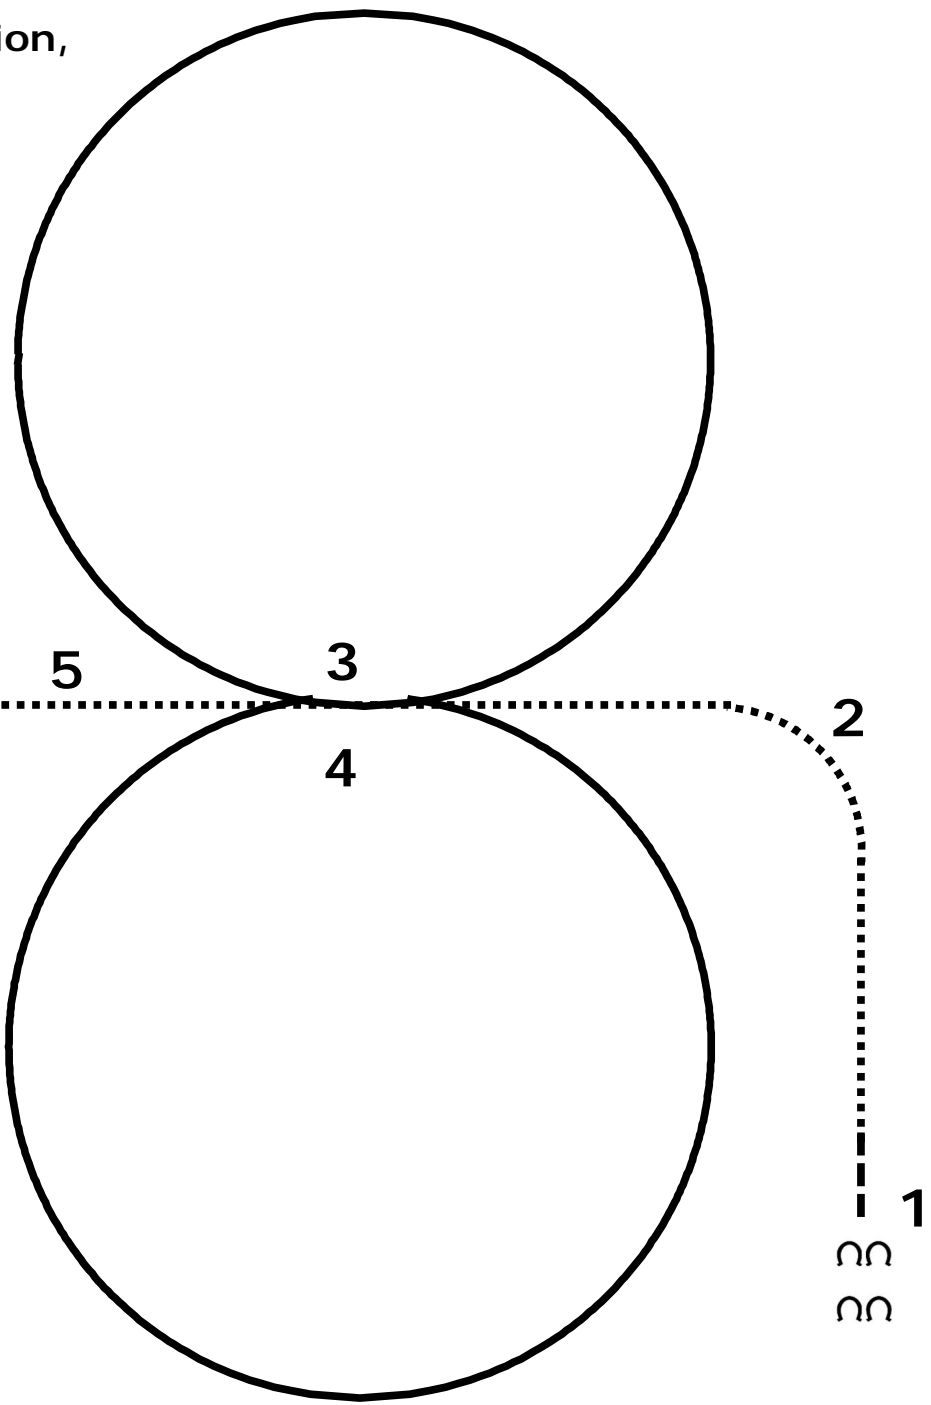

# JUNIOR WESTERN EQUITATION

Shirley Byrne 503-545-4153

- 1) From your starting position, walk a few steps
- 2) Jog around corner and to center of arena
- 3) At center, lope circle to right
- 4) At center, change leads and lope circle to the left
- 5) Jog as diagrammed to cone and around corner and halt
- 6) Back one horse length and close
- 7) Stand for 5 seconds
- 8) Acknowledge the camera person to signal completion of your pattern

Camera person to announce

Rider #  
Age Division  
Club  
Class

**CLACKAMAS COUNTY  
4-H FAIR 2020**