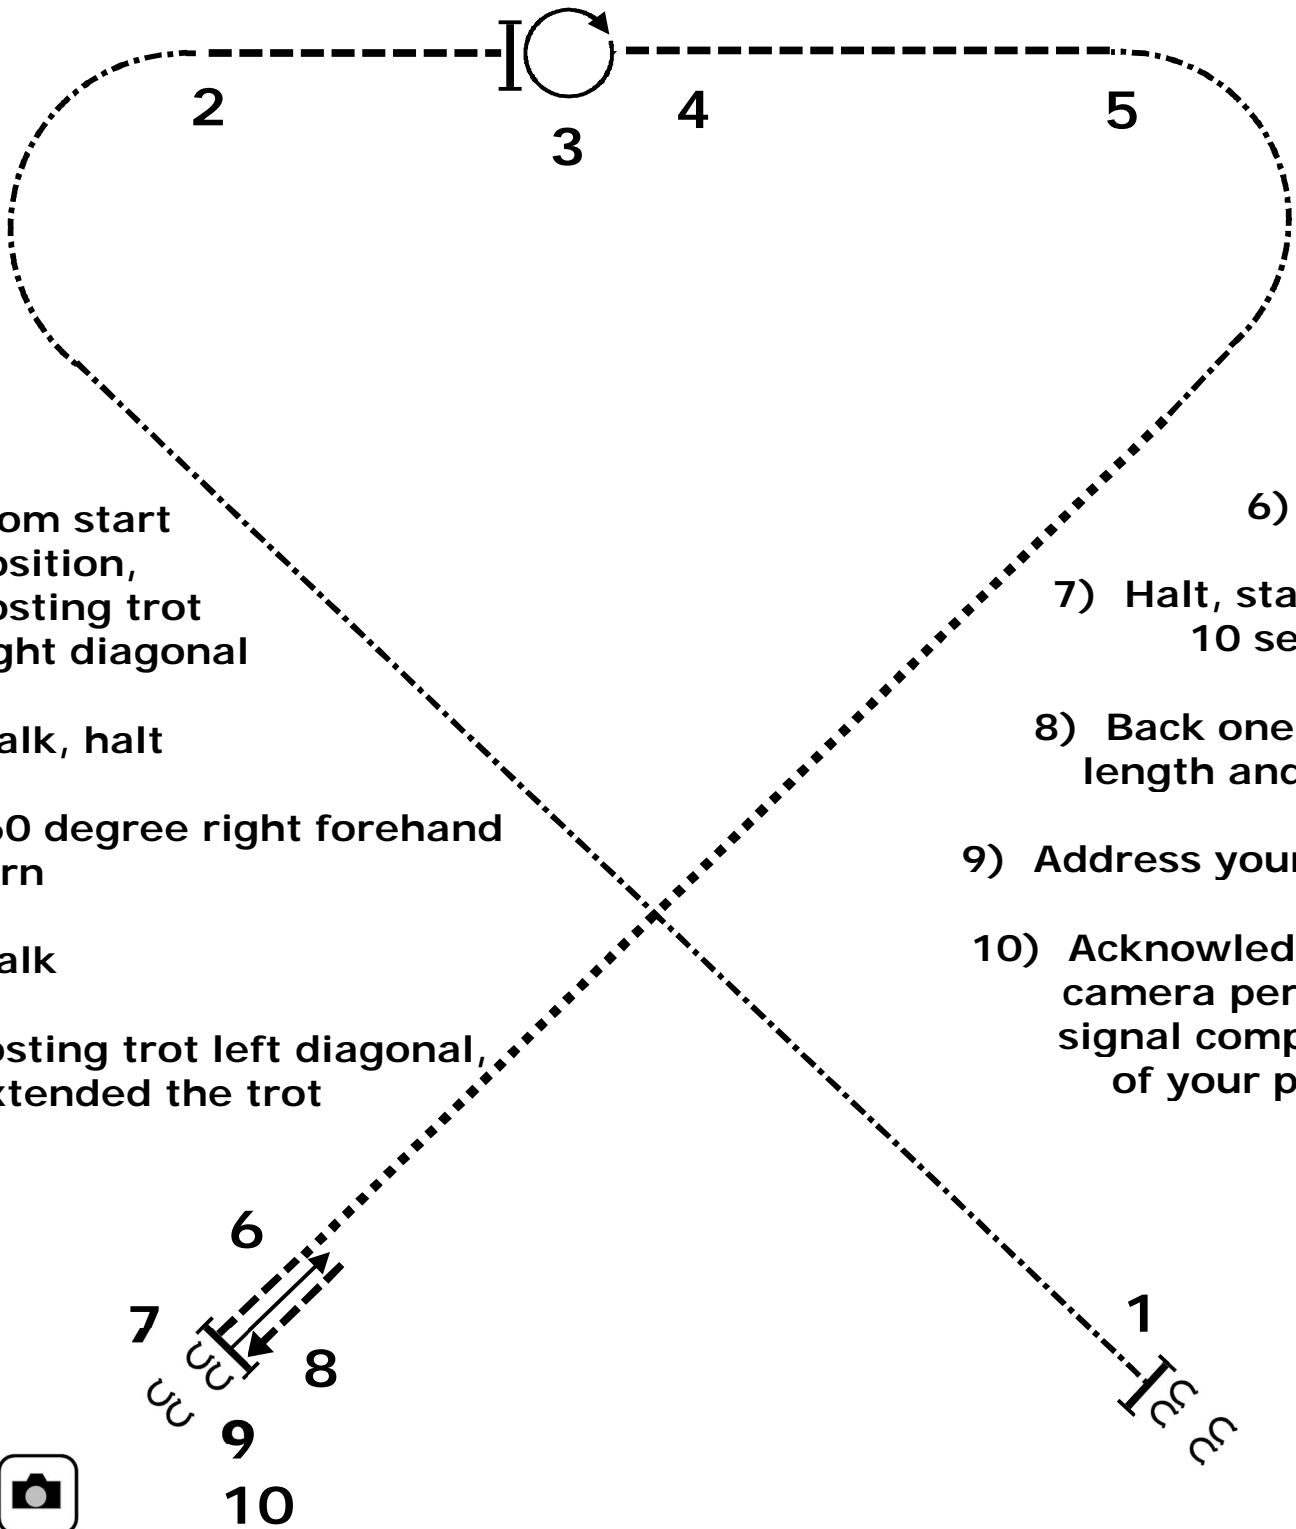

SENIOR SADDLE SEAT WALK TROT

Shirley Byrne 503-545-4153

1) From start position, posting trot right diagonal

2) Walk, halt

3) 360 degree right forehand turn

4) Walk

5) Posting trot left diagonal, extended the trot

6) Walk

7) Halt, stand for 10 seconds

8) Back one horse length and close

9) Address your reins

10) Acknowledge the camera person to signal completion of your pattern

Camera person to announce

Rider #
Age Division
Club
Class