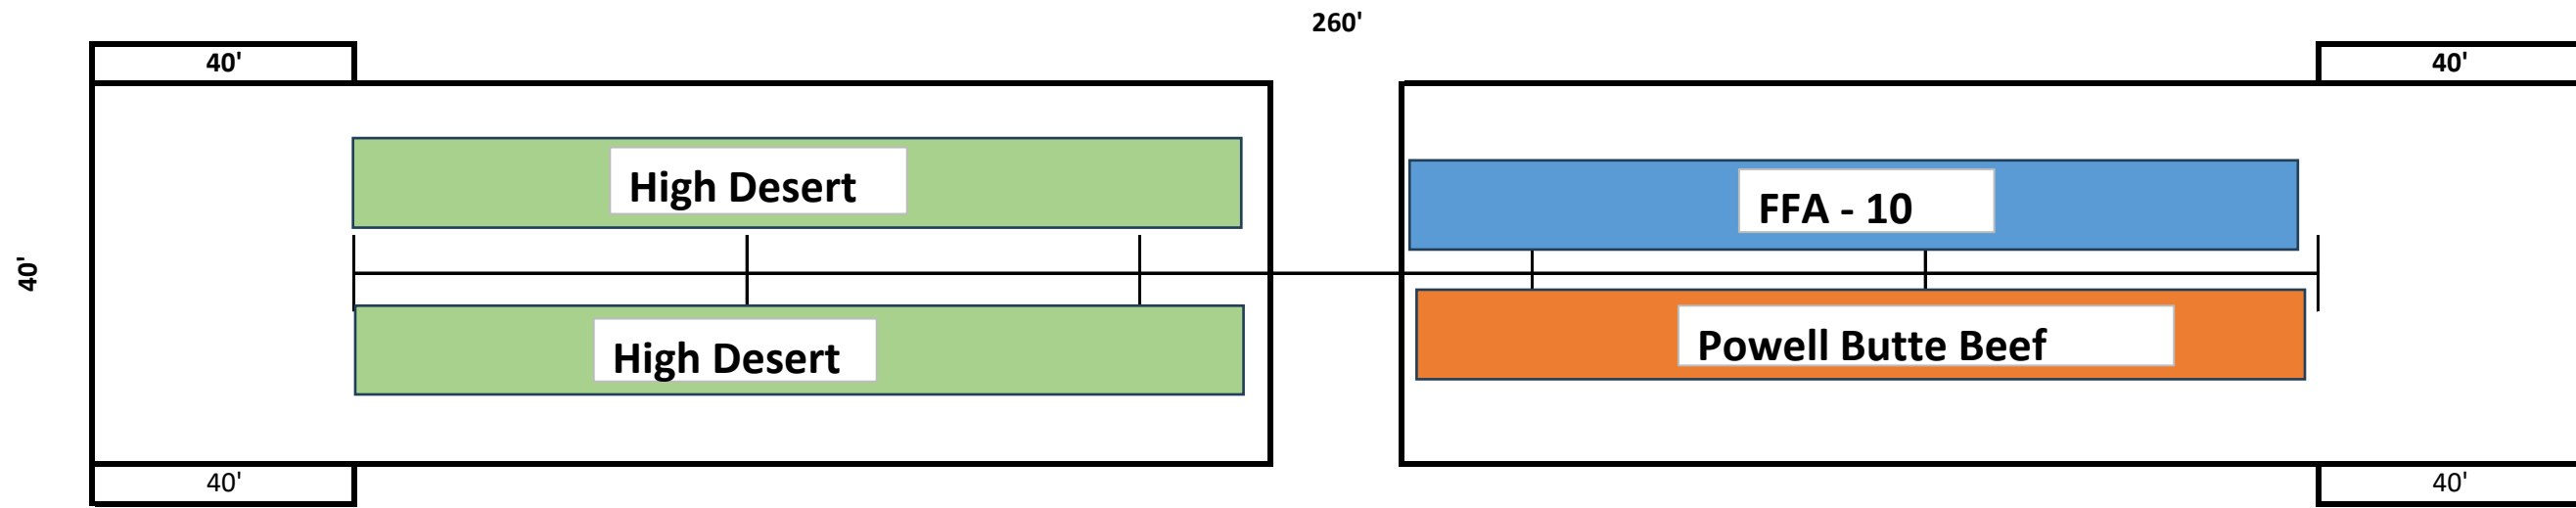

Horse Stalls

Set up 27-12 ft panels