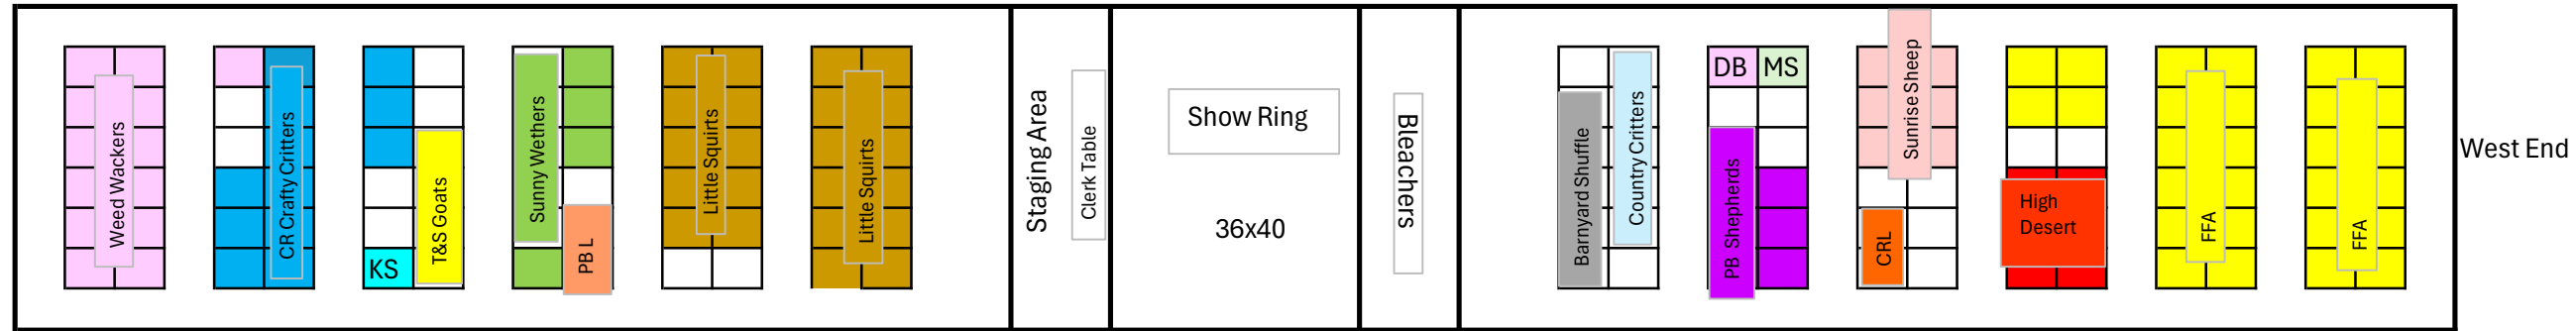

South Side of tent

North Side of tent

29 spines x 4 pens each = 116 total pens

Main Entrance to fairgrounds

Each aisle way is 3 feet wide.

Goat -

- Kinzee Stills - 1
- Powell Butte Livestock - 2
- T&S Goats - 4
- Little Squirts - 22
- Sunny Wether - 9

Sheep -

- Powell Butte Shepherds - 7
- McCrae Stafford - 1
- Diamond B - 1
- High Desert Buckaroos - 6
- Crooked River Livestock - 2
- Sunrise Sheep - 6

Combined Sheep/Goat -

- Crooked River Crafty Critters - 10 goats/2 sheep
- Weed Wackers - 6 goats/7 sheep
- Barnyard Shuffle - 2 goats/3 sheep
- Country Critters - 1 goat/4 sheep
- FFA - 8 goats/18 sheep